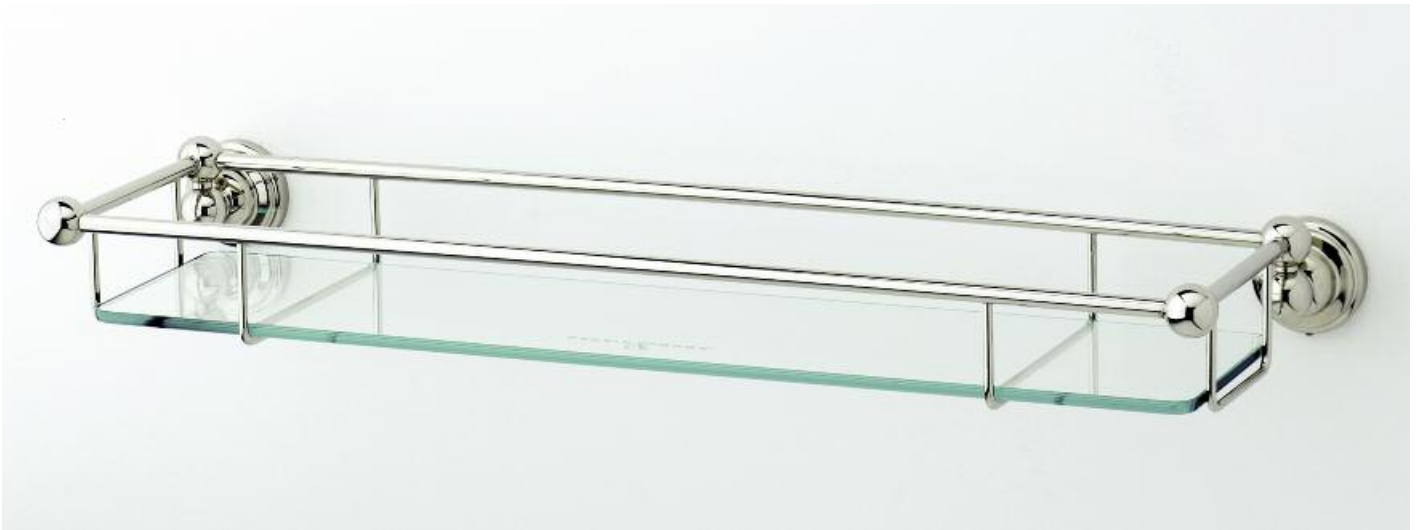

6932
Freestanding Toothbrush Holder

6930
Wall Mounted Toothbrush Holder

6969
Tumbler Holder

6926
Double Tumbler Holder

6925
Single Tumbler Holder

Hung up

Whether you prefer to share or go solo, Perrin & Rowe robe hooks are the perfect hosts for a mass of fluffy towelling or silk gowns.

Don't forget your toothbrush... Wall fixed and freestanding holders keep toothbrushes tucked away and our single and twin tumblers will bring a touch of elegance to your vanity area.

6921
Single Robe Hook

6922
Double Robe Hook

6923
Triple Robe Hook

6911
610mm Grab Rail (also available in 305mm length - 6912)

6961
510mm Towel Rack

6953
510mm Glass Shelf (also available in 260mm length - 6954)

6975
510mm Glass Shelf with Towel Rail

Racks, shelves and baskets

If you're only tempted by the minimum of bathroom accessories, make one of your choices a classic glass and chrome shelf or bottle basket. Practical, yet effortlessly stylish, Perrin & Rowe racks, shelves and baskets come in a variety of widths and lengths and will lend a little luxury to any bathroom or cloakroom.