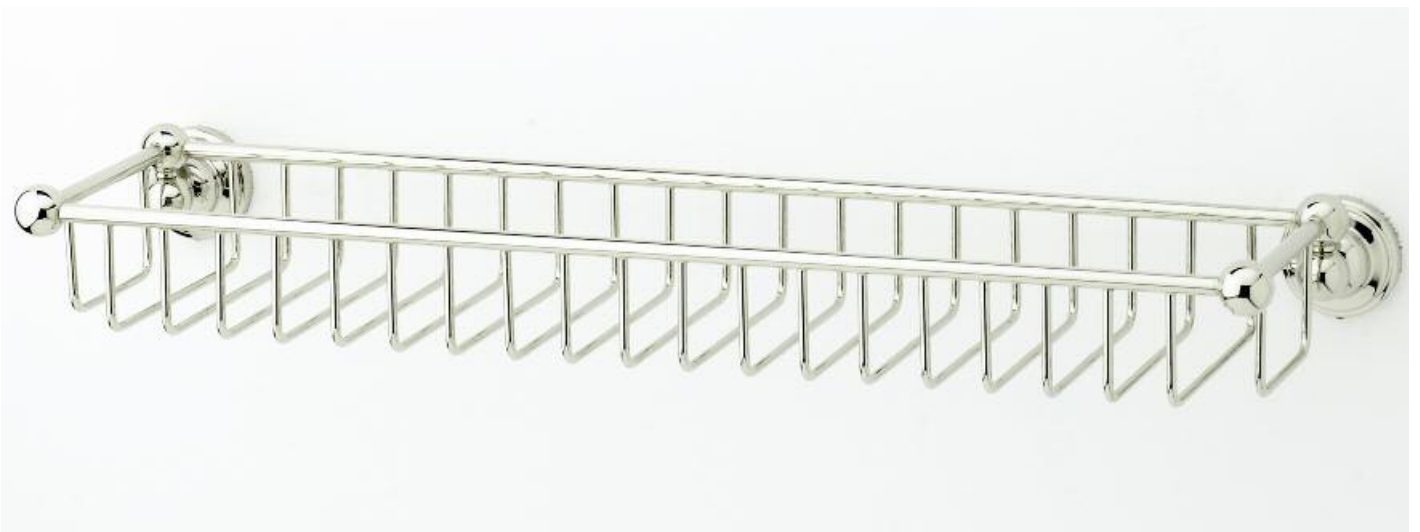

6922
Double Robe Hook

6923
Triple Robe Hook

6911
610mm Grab Rail (also available in 305mm length - 6912)

6961
510mm Towel Rack

6953
510mm Glass Shelf (also available in 260mm length - 6954)

6975
510mm Glass Shelf with Towel Rail

Racks, shelves and baskets

If you're only tempted by the minimum of bathroom accessories, make one of your choices a classic glass and chrome shelf or bottle basket. Practical, yet effortlessly stylish, Perrin & Rowe racks, shelves and baskets come in a variety of widths and lengths and will lend a little luxury to any bathroom or cloakroom.

6952
260mm Bottle Basket (also available in 510mm length - 6951)

6962
510mm Bottle Basket & Soap Tray

6955
510mm Sponge Basket (also available in 260mm length - 6956)

6935
150mm Towel Ring

Tidy towels

Every bathroom deserves a beautiful bale of towels. And what better to show off such indulgence than one, two – or perhaps three – Perrin & Rowe towel rails and rings? Slim with spherical detail, towel rails are available as single or double designs and in three different widths.